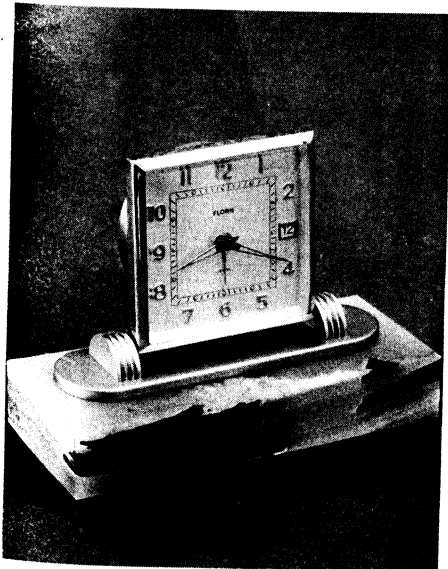

AVAILABLE IN PEDRARA WHITE, BELGIAN BLACK, MEXICAN GREEN

12 - CLOCK — JEWEL ALARM — AUTO CALENDAR